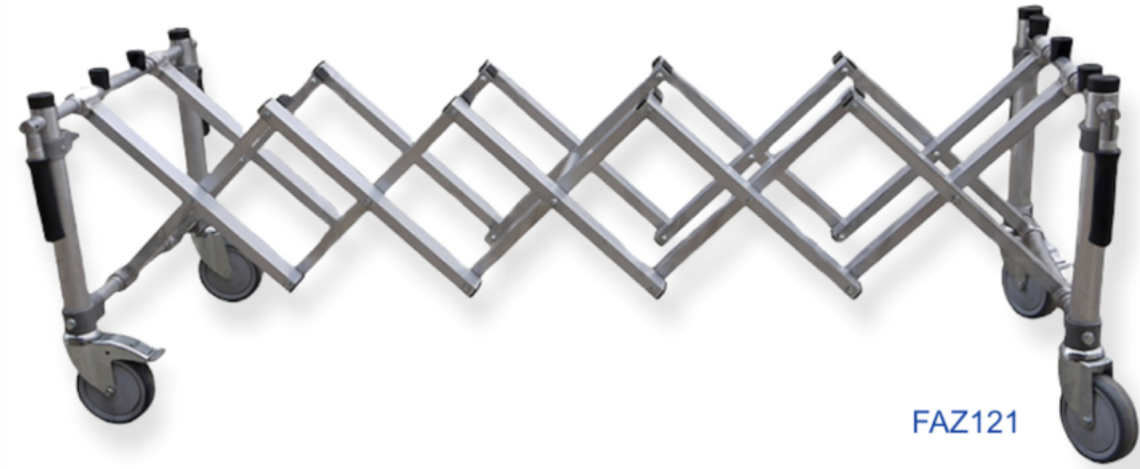

FAP52
Material: PP
Size: 160*120 mm

FAZ01
Material: Zinc Alloy
Size: 380*140 mm

FAZ02
Material: Zinc Alloy
Size: 480*120 mm

METAL ACCESSORY

FAZ16
Material: Zinc Alloy
Size: 106*22 mm

FAZ15
Material: Zinc Alloy
Size: M4*15 mm