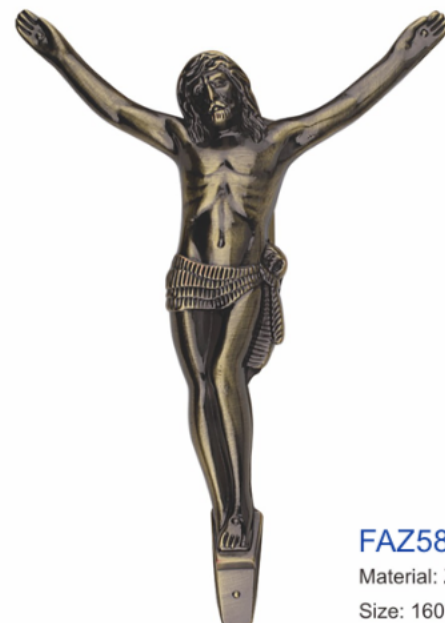

METAL ACCESSORY

FAZ51
Material: Zinc Alloy
Size: 165*120 mm

FAZ56
Material: Zinc Alloy
Size: 160*130 mm

FAZ55
Material: Zinc Alloy
Size: 380*240 mm

FAZ21
Material: Zinc Alloy
Size: M5*45 mm

FAZ33
Material: Zinc Alloy
Size: M5*45 mm

FAZ32
Material: Zinc Alloy
Size: M6*67 mm

FAZ41
Material: Zinc Alloy
Size: 180*120 mm

FAZ43
Material: Zinc Alloy
Size: 185*85 mm

FAZ57
Material: Zinc Alloy
Size: 160*120 mm

FAZ58
Material: Zinc Alloy
Size: 160*120 mm

FAP52
Material: PP
Size: 160*120 mm

FAZ01
Material: Zinc Alloy
Size: 380*140 mm

FAZ02
Material: Zinc Alloy
Size: 480*120 mm

METAL ACCESSORY

FAZ16
Material: Zinc Alloy
Size: 106*22 mm

FAZ15
Material: Zinc Alloy
Size: M4*15 mm

FAZ121

FAZ17
Material: Zinc Alloy
Size: 100*22 mm

FAZ27
Material: Zinc Alloy
Size: M5*60 mm

FAZ29A
Material: Zinc Alloy
Size: M4*60 mm

FAZ120

FAZ18
Material: Zinc Alloy
Size: 107*22 mm

FAZ28
Material: Iron
Size: M4*60 mm