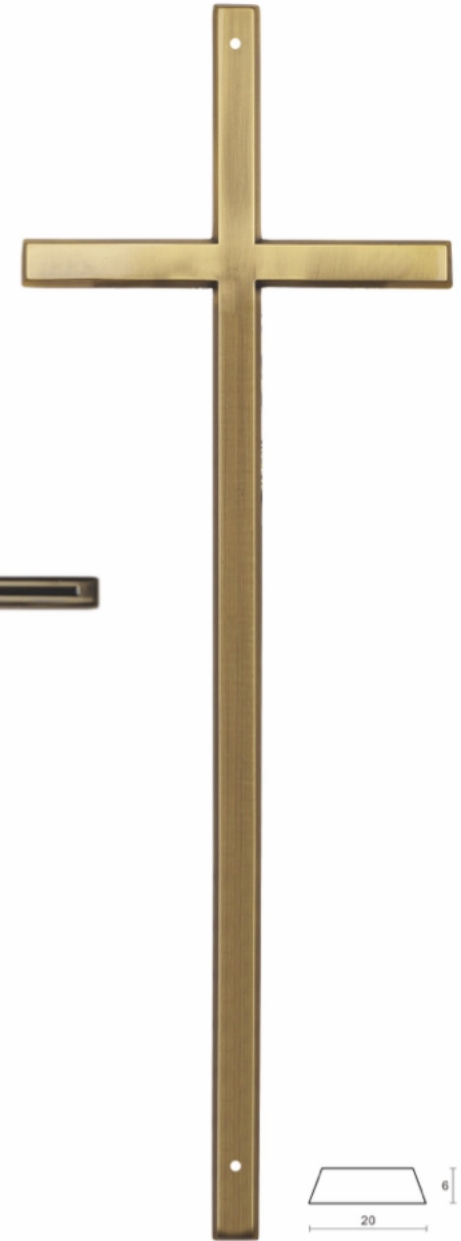

**FCZ61**  
Material: Zinc Alloy  
Size: 565\*160 mm

**FCZ60**  
Material: Zinc Alloy  
Size: 575\*180 mm

- Bright Brass
- Antique Brass
- Antique Copper
- Chrome
- Brushed Nickle

- Bright Brass
- Antique Brass
- Antique Copper
- Chrome
- Brushed Nickle

METAL CROSS

**FCZ81**  
Material: Zinc Alloy  
Size: 565\*160 mm

**FCZ82**  
Material: Zinc Alloy  
Size: 575\*180 mm

**FCZ83**  
Material: Zinc Alloy  
Size: 520\*160 mm

**FCZ80**  
Material: Aluminum Alloy  
Size: 650\*200 mm

**FCZ79**  
Material: Iron / Brass  
Size: 500\*175 mm

**FCZ57**  
Material: Brass  
Size: 650\*160 mm

**FCZ78**  
Material: Zinc Alloy  
Size: 540\*140 mm

**FCZ77**  
Material: Zinc Alloy  
Size: 520\*170 mm

**FCZ76**  
Material: Zinc Alloy  
Size: 520\*175 mm

- Bright Brass
- Antique Brass
- Antique Copper
- Chrome
- Brushed Nickel

- Bright Brass
- Antique Brass
- Antique Copper
- Chrome
- Brushed Nickel

- Brass