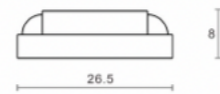

**FCZ79**  
Material: Iron / Brass  
Size: 500\*175 mm

**FCZ57**  
Material: Brass  
Size: 650\*160 mm

**FCZ78**  
Material: Zinc Alloy  
Size: 540\*140 mm

**FCZ77**  
Material: Zinc Alloy  
Size: 520\*170 mm

**FCZ76**  
Material: Zinc Alloy  
Size: 520\*175 mm

- Bright Brass
- Antique Brass
- Antique Copper
- Chrome
- Brushed Nickel

- Bright Brass
- Antique Brass
- Antique Copper
- Chrome
- Brushed Nickel

- Brass

- Brass

- Bright Brass
- Antique Brass
- Antique Copper
- Chrome
- Brushed Nickel

METAL CROSS

**FCZ83C**

Material: Zinc Alloy  
Size: 520\*160 mm

**FCZ70**

Material: Zinc Alloy  
Size: 480\*190 mm

**FCZ69**

Material: Zinc Alloy  
Size: 520\*175 mm

**FCZ68**

Material: Zinc Alloy  
Size: 445\*175 mm

**FCZ67**

Material: Zinc Alloy  
Size: 430\*180 mm

**FCZ66**

Material: Zinc Alloy  
Size: 460\*200 mm

Bright Brass