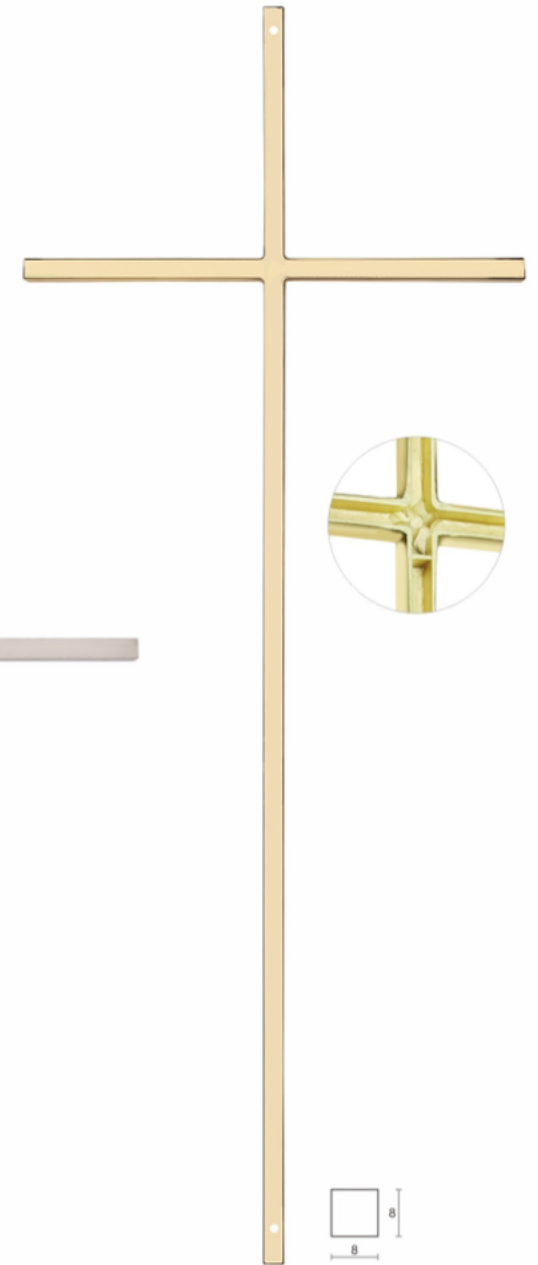

**FCZ76**  
Material: Zinc Alloy  
Size: 520\*175 mm

- Bright Brass
- Antique Brass
- Antique Copper
- Chrome
- Brushed Nickel

- Bright Brass
- Antique Brass
- Antique Copper
- Chrome
- Brushed Nickel

- Brass

- Brass

- Bright Brass
- Antique Brass
- Antique Copper
- Chrome
- Brushed Nickel

METAL CROSS

**FCZ83C**

Material: Zinc Alloy  
Size: 520\*160 mm

**FCZ70**

Material: Zinc Alloy  
Size: 480\*190 mm

**FCZ69**

Brushed Nickle

METAL CROSS

FCZ59

Material: Zinc Alloy  
Size: 580\*140 mm

FCZ58

Material: Iron+Zinc  
Size: 635\*170 mm

FCZ75

Material: Iron / Brass  
Size: 635\*170 mm

FCZ74

Material: Zinc Alloy  
Size: 450\*180 mm

FCZ73

Material: Zinc Alloy  
Size: 300\*145 mm

FCZ72

Material: Zinc Alloy  
Size: 450\*180 mm

- Bright Brass
- Antique Brass
- Antique Copper
- Chrome
- Brushed Nickel