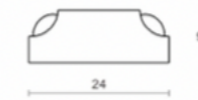

**FCZ79**  
Material: Iron / Brass  
Size: 500\*175 mm

**FCZ57**  
Material: Brass  
Size: 650\*160 mm

**FCZ78**  
Material: Zinc Alloy  
Size: 540\*140 mm

**FCZ77**  
Material: Zinc Alloy  
Size: 520\*170 mm

**FCZ76**  
Material: Zinc Alloy  
Size: 520\*175 mm

- Bright Brass
- Antique Brass
- Antique Copper
- Chrome
- Brushed Nickel

- Bright Brass
- Antique Brass
- Antique Copper
- Chrome
- Brushed Nickel

- Brass

- Brass

- Bright Brass
- Antique Brass
- Antique Copper
- Chrome
- Brushed Nickel

METAL CROSS

**FCZ83C**

Material: Zinc Alloy  
Size: 520\*160 mm

**FCZ70**

Material: Zinc Alloy  
Size: 480\*190 mm

**FCZ69**

Material: Zinc Alloy  
Size: 520\*175 mm

**FCZ68**

Material: Zinc Alloy  
Size: 445\*175 mm

**FCZ67**

Material: Zinc Alloy  
Size: 430\*180 mm

**FCZ66**

Material: Zinc Alloy  
Size: 460\*200 mm

Bright Brass