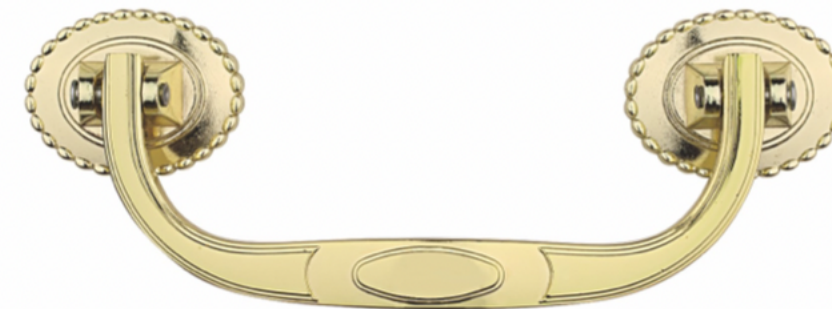

FHZ24

Material: Zinc Alloy
C-C: 140 mm

Screw Nut : M6
Visible length 32-35 mm